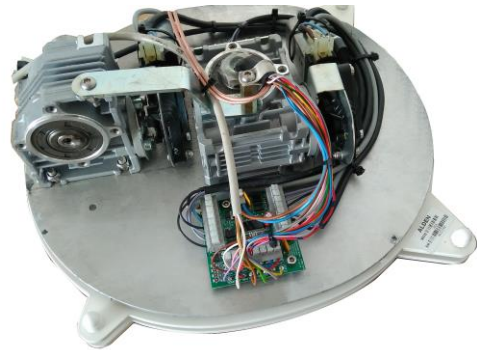

# Auto Deploy Satellite Dish For Travelers

## AS4 85cm

Affordable Quality Made in France

Featuring powerful DC motors and all metal construction chassis. Very fast deployment and lock. 12.1Kg total weight  
DIY Kit including sealer kit.  
Works on Foxtel and VAST Australia wide.

- ◆ Dual 10700 LO LNBF
- ◆ Auto GPS Skew Control
- ◆ Only 215mm high when stowed
- ◆ Firmware easily updated via USB Port
- ◆ Very fast lock, about 40 seconds after initial lock.
- ◆ SSC HD controller with Satellites Pre-Programmed