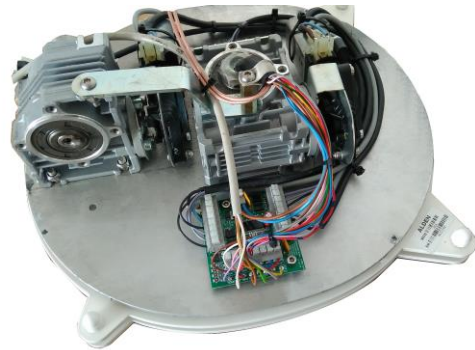

## Auto Deploy Satellite Dish For Travelers

### AS4 85cm

Affordable Quality Made in France

Featuring powerful DC motors and all metal construction chassis. Very fast deployment and lock. 12.1Kg total weight  
DIY Kit including sealer kit.  
Works on Foxtel and VAST Australia wide.

- ◆ Dual 10700 LO LNBF
- ◆ Auto GPS Skew Control
- ◆ Only 215mm high when stowed
- ◆ Firmware easily updated via USB Port
- ◆ Very fast lock, about 40 seconds after initial lock.
- ◆ SSC HD controller with Satellites Pre-Programmed
- ◆ \$3289 inc. GST (does not include installation or VAST box)