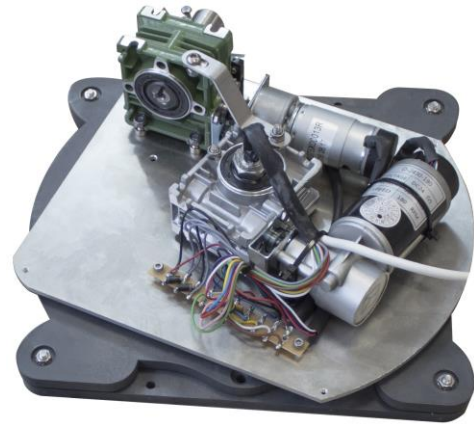

ALDEN

Auto Deploy Satellite Dish For Travelers

ORBITER 80cm

Affordable Quality Made in France

Featuring powerful DC motors and all metal construction chassis. Lightweight and strong. **Only 9.2Kg.** DIY Kit including sealer kit. Works on Foxtel and VAST Australia wide.

- ◆ Dual 10700 LO LNBF
- ◆ Auto GPS Skew Control
- ◆ Only 250mm high when stowed
- ◆ Firmware easily updated via USB Port
- ◆ Fast deployment and lock, about 40 seconds after initial lock
- ◆ SSC HD controller with Satellites Pre-Programmed