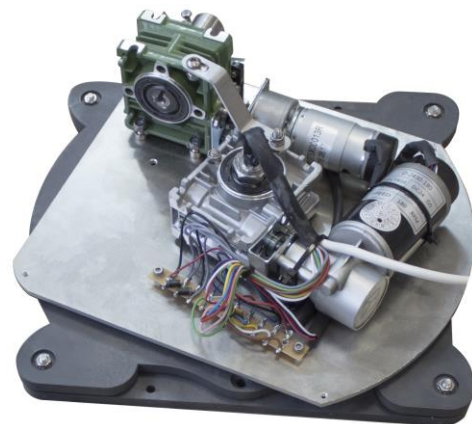

## Auto Deploy Satellite Dish For Travelers

# ORBITER 80cm

Affordable Quality Made in France

Featuring powerful DC motors and all metal construction chassis. Lightweight and strong. **Only 9.2Kg.** DIY Kit including sealer kit. Works on Foxtel and VAST Australia wide.

- ◆ Dual 10700 LO LNBF
- ◆ Auto GPS Skew Control
- ◆ Only 250mm high when stowed
- ◆ Firmware easily updated via USB Port
- ◆ Fast deployment and lock, about 40 seconds after initial lock
- ◆ SSC HD controller with Satellites Pre-Programmed
- ◆ \$2409 inc. GST (does not include installation or VAST box)